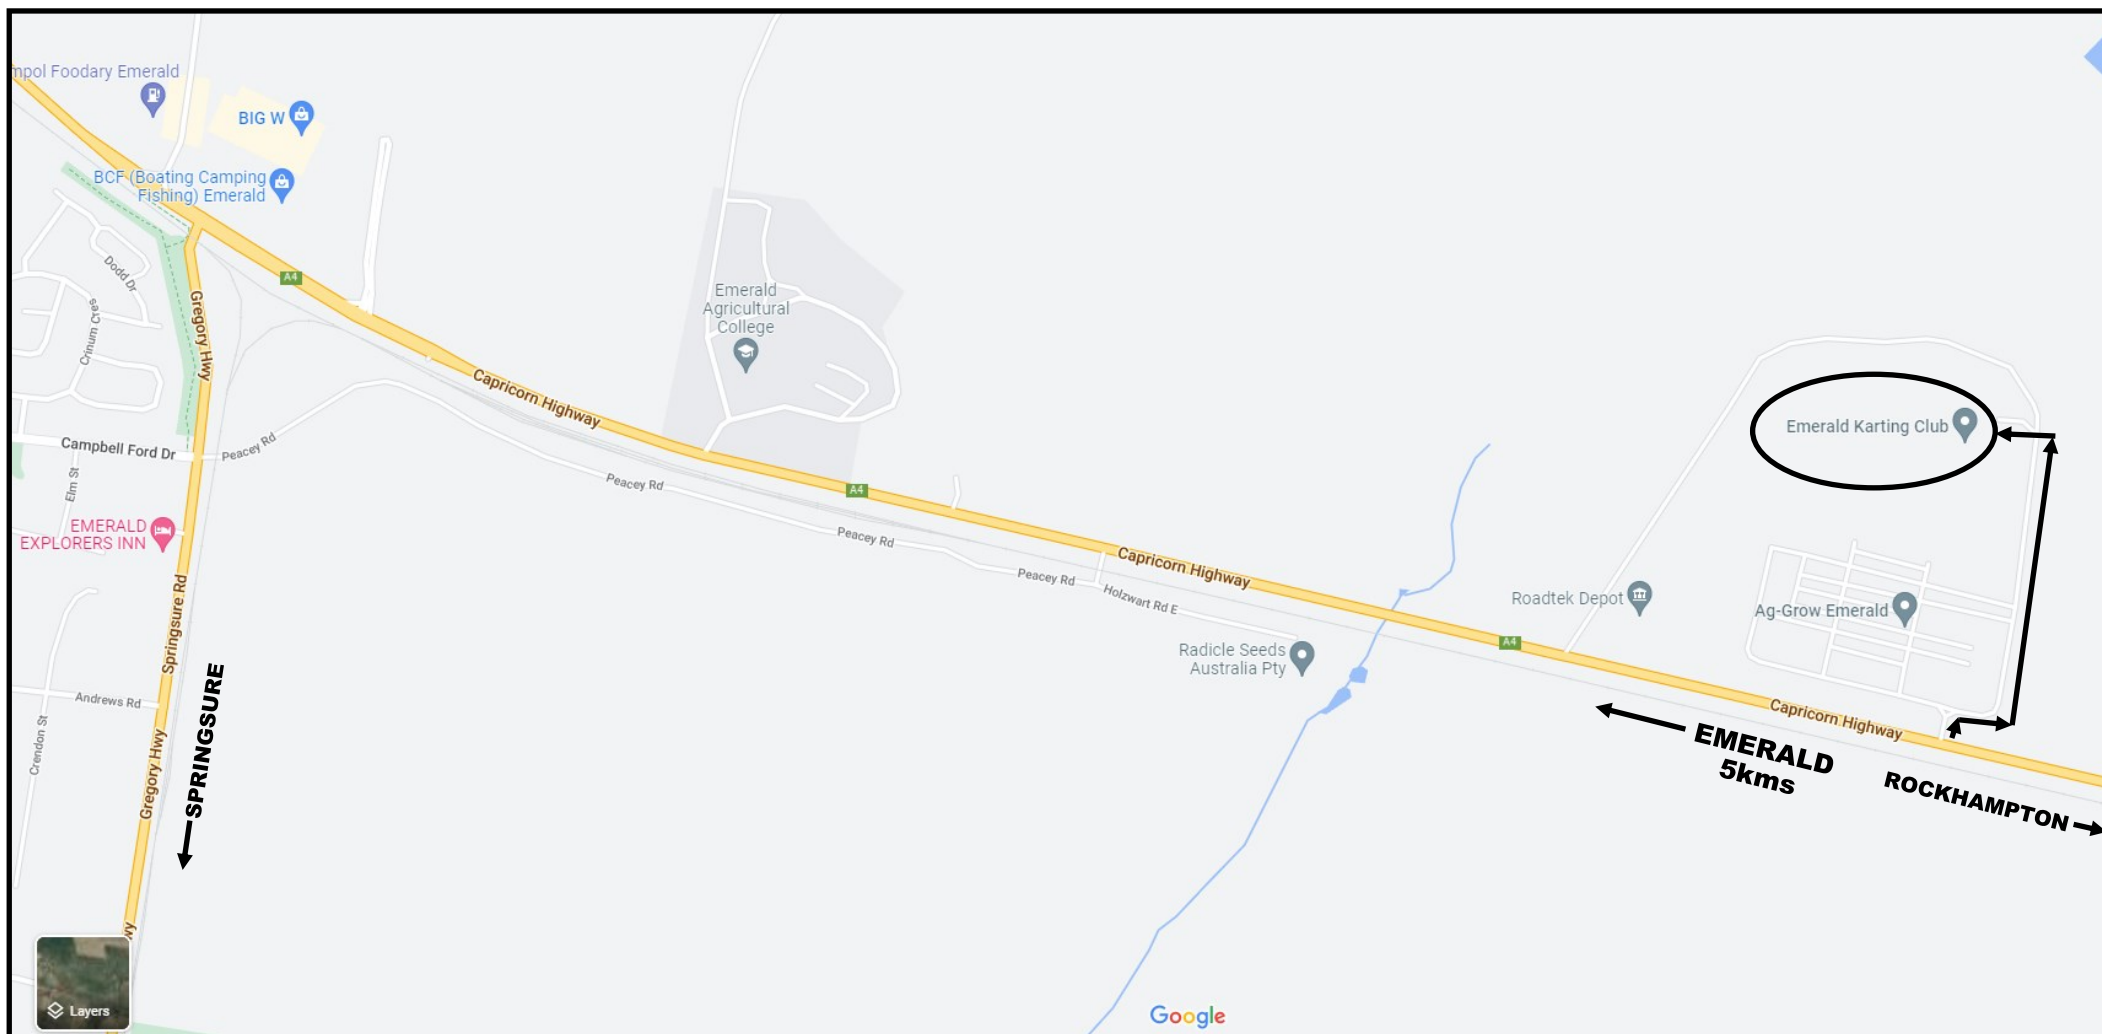

CENTRAL HIGHLANDS

16 Hour PPX Race

EMERALD 2022

EMERALD KARTING CLUB - Go-Kart Track

Capricorn Highway - 5kms east of Emerald

Behind Agrow Site

CENTRAL HIGHLANDS

16 Hour PPX Race

EMERALD 2022

**EMERALD
Go-Kart Track**

**Capricorn Highway
5kms east of Emerald**

Behind Agrow Site